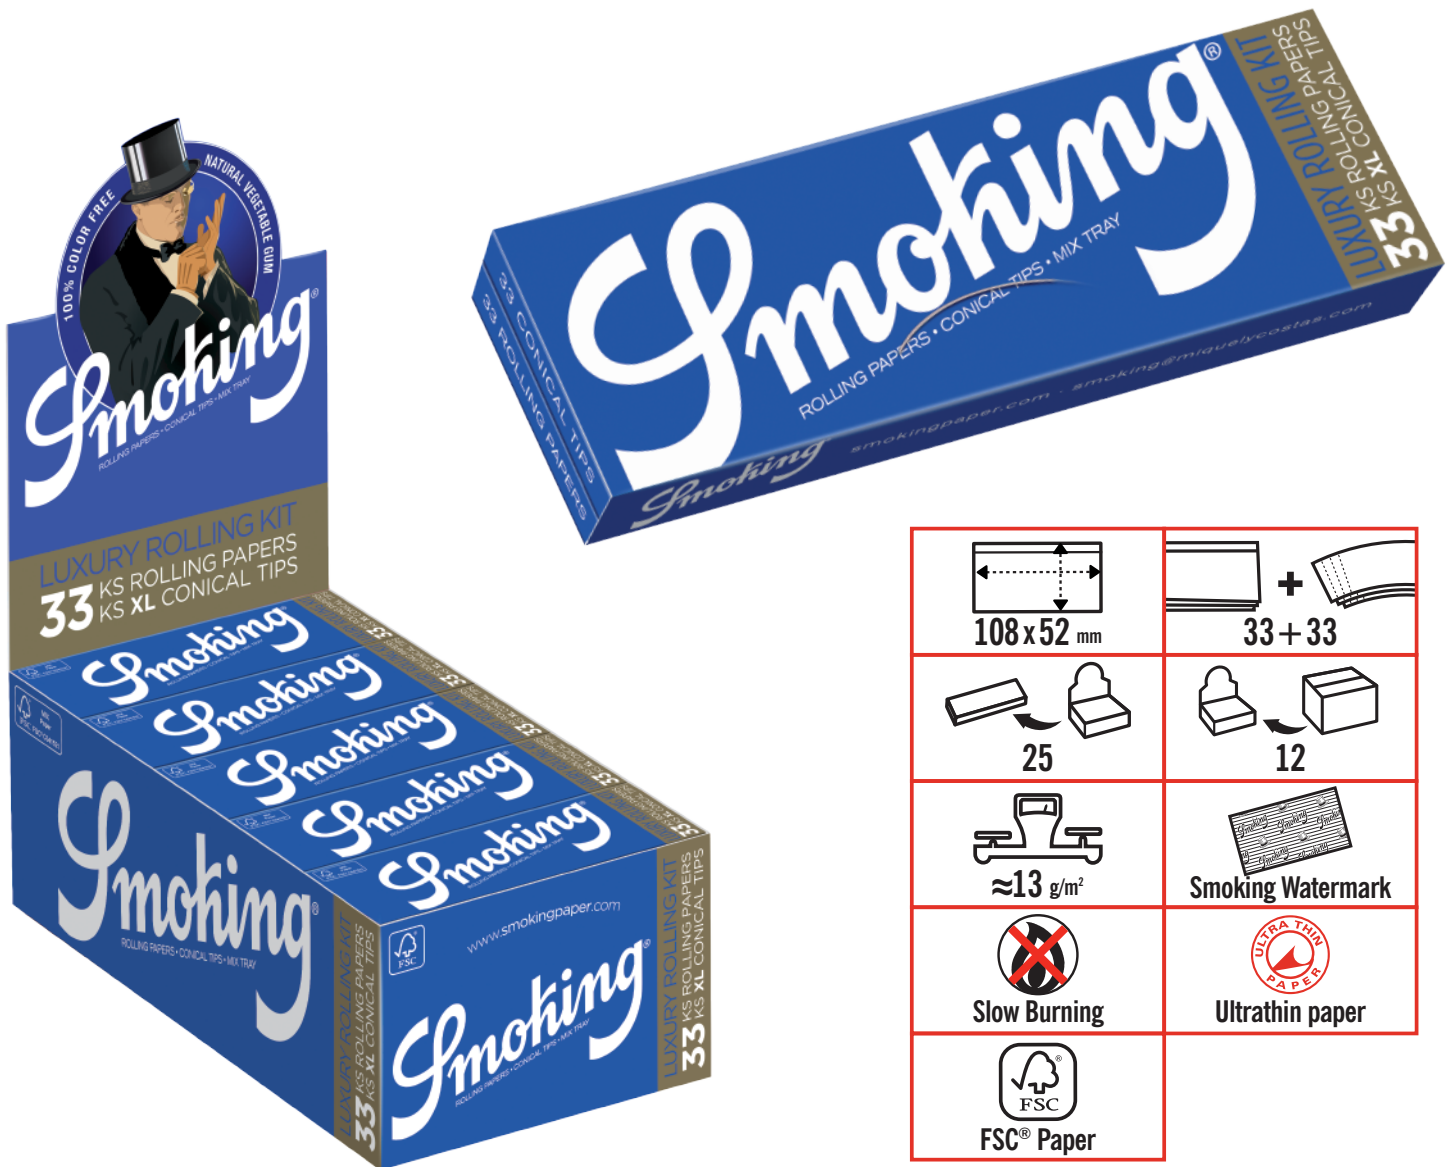

Smoking®

SMOKING BLUE LUXURY PACK

ROLLING KITS

BLUE KING SIZE + KING SIZE CONICAL TIPS + MIX TRAY

 108x52 mm	 33 + 33
 25	 12
 ≈13 g/m ²	 Smoking Watermark
 Slow Burning	 Ultrathin paper
 FSC® Paper	

 EAN PACK